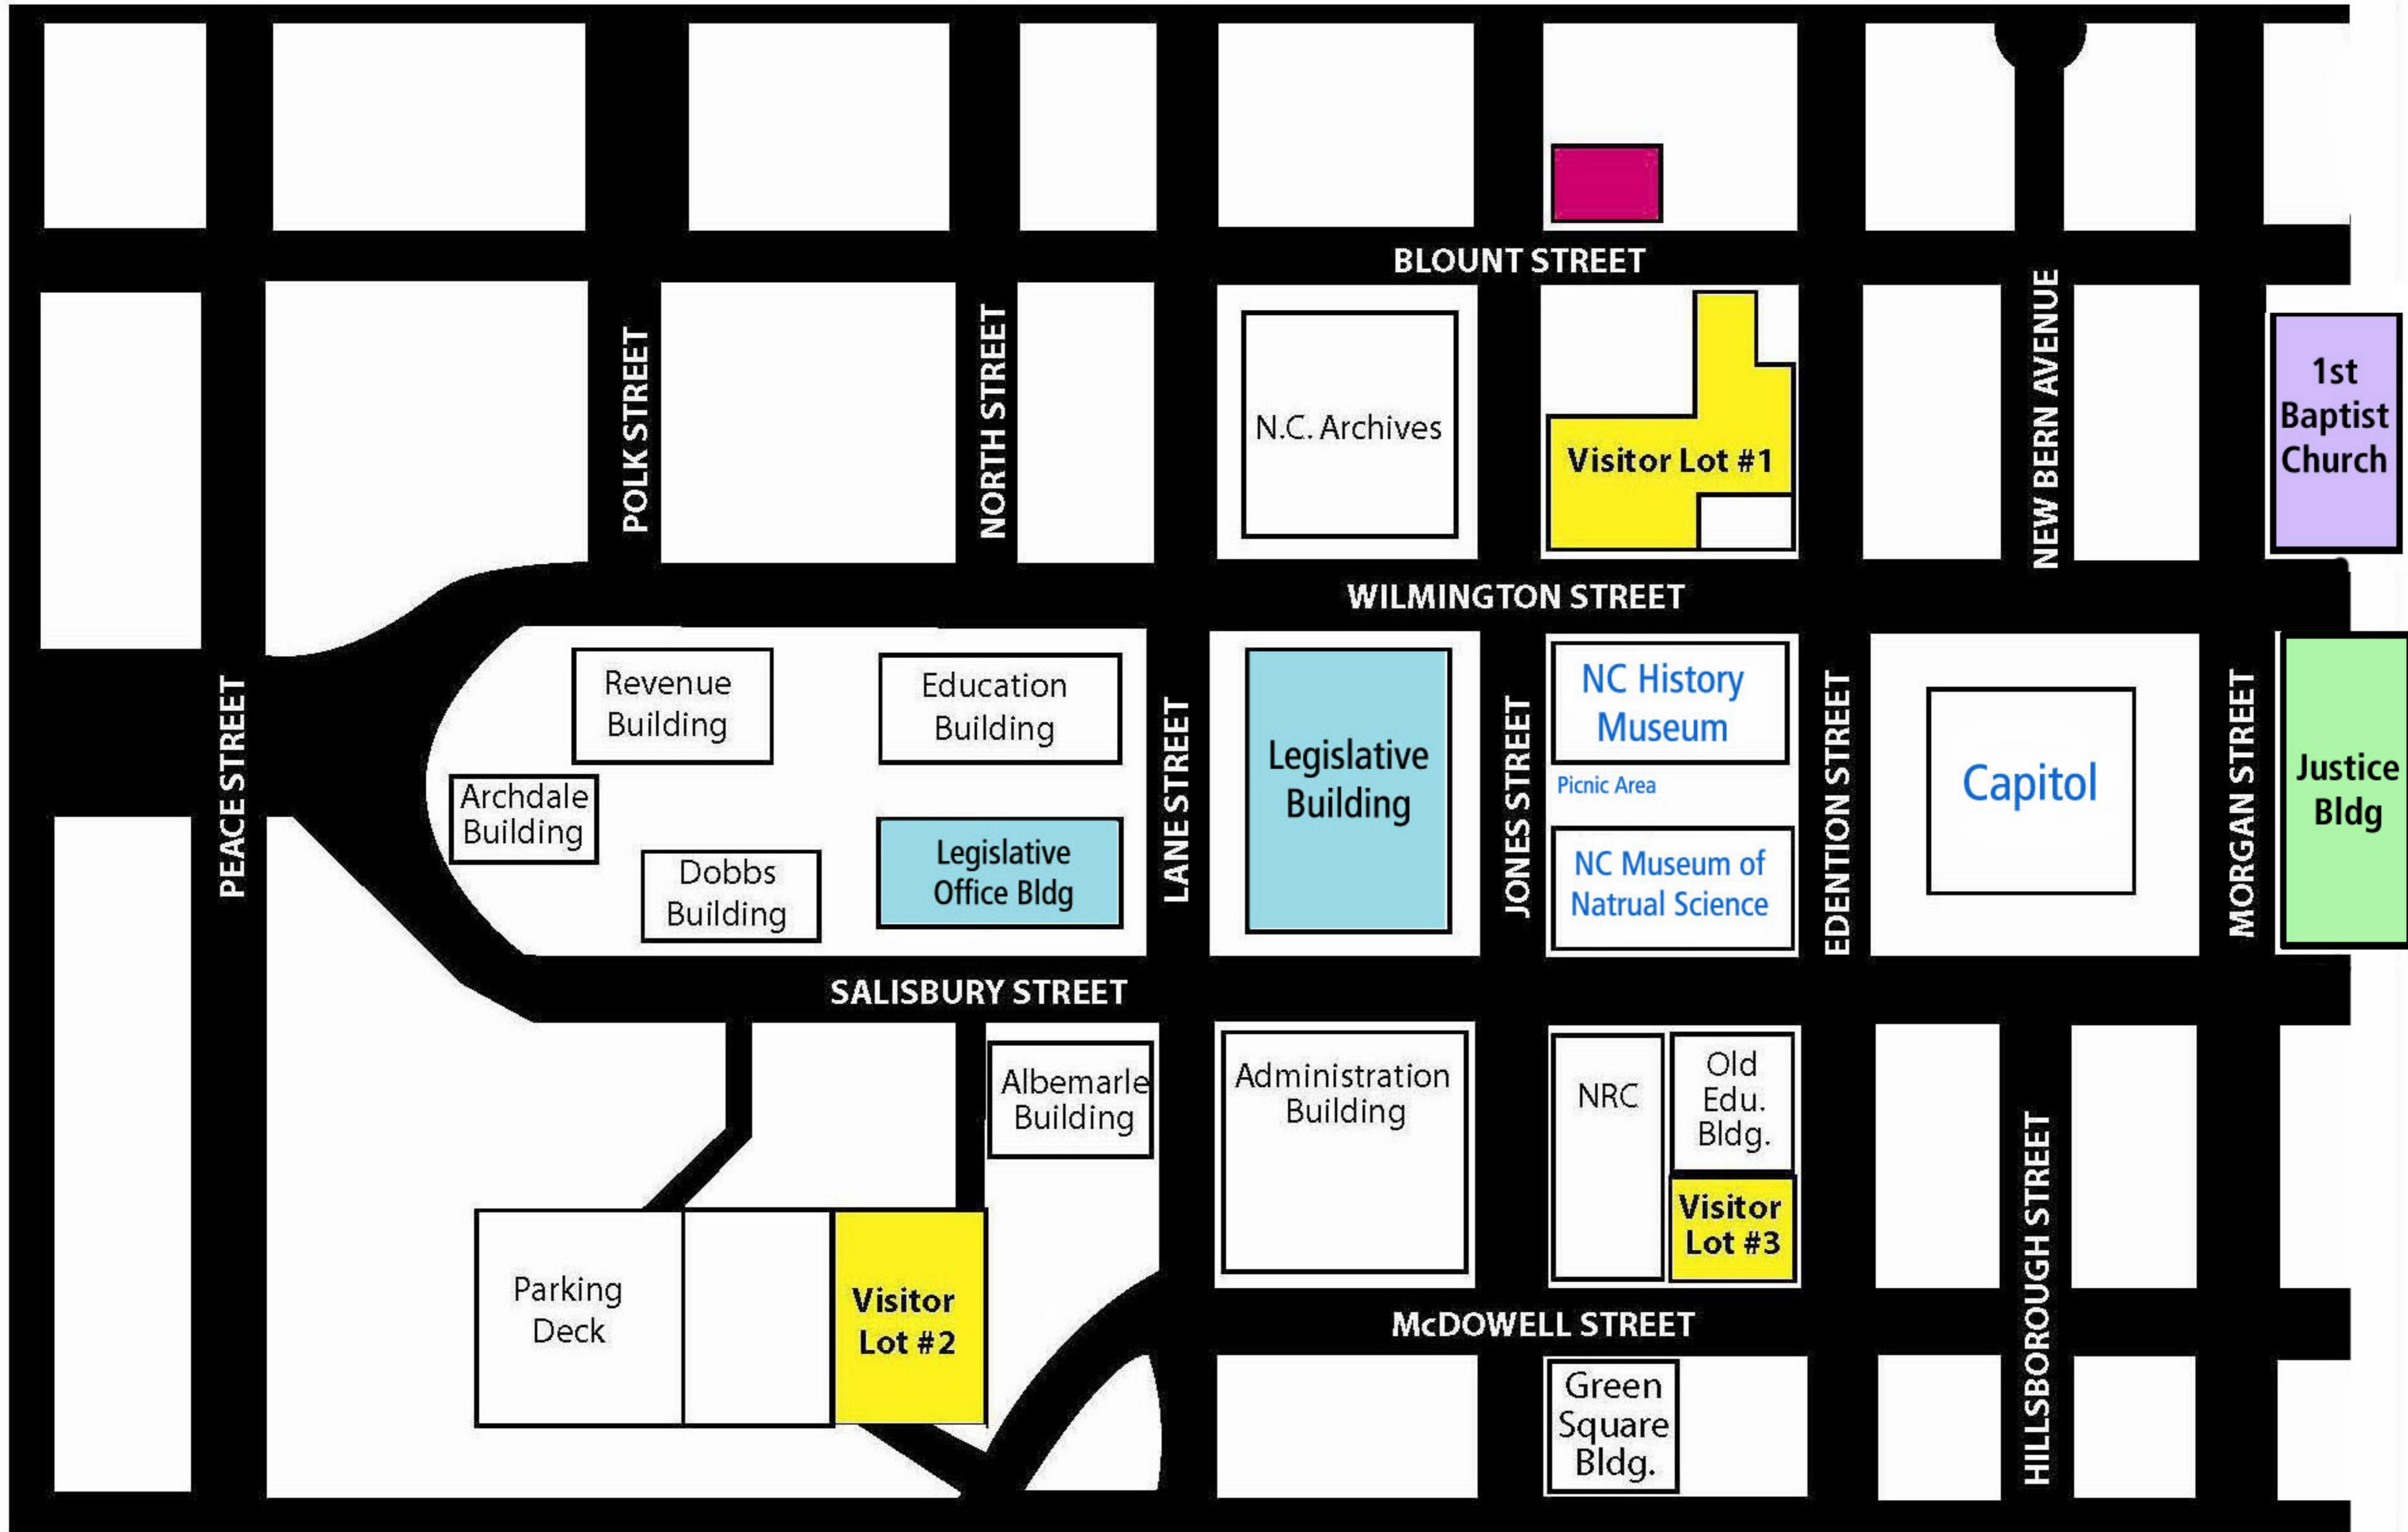

Visitor Lot #1 (338 spaces)

City block bounded by Wilmington, Jones, Blount and Edenton Streets
 Entrance from Jones and Edenton Street

Visitor Lot #2 (216 spaces)

329 North Salisbury Street
 Ground Level of Parking Lot 75
 Entrance from Salisbury and McDowell Streets

Visitor Lot #3 (110 spaces)

120 West Edenton Street
 Entrance from Edenton Street

Parking Attendant on duty 8:30 a.m. - 6:30 p.m. Monday-Friday

All other parking areas reserved for employee parking M-F, 7 a.m. - 5 p.m., towing enforced.